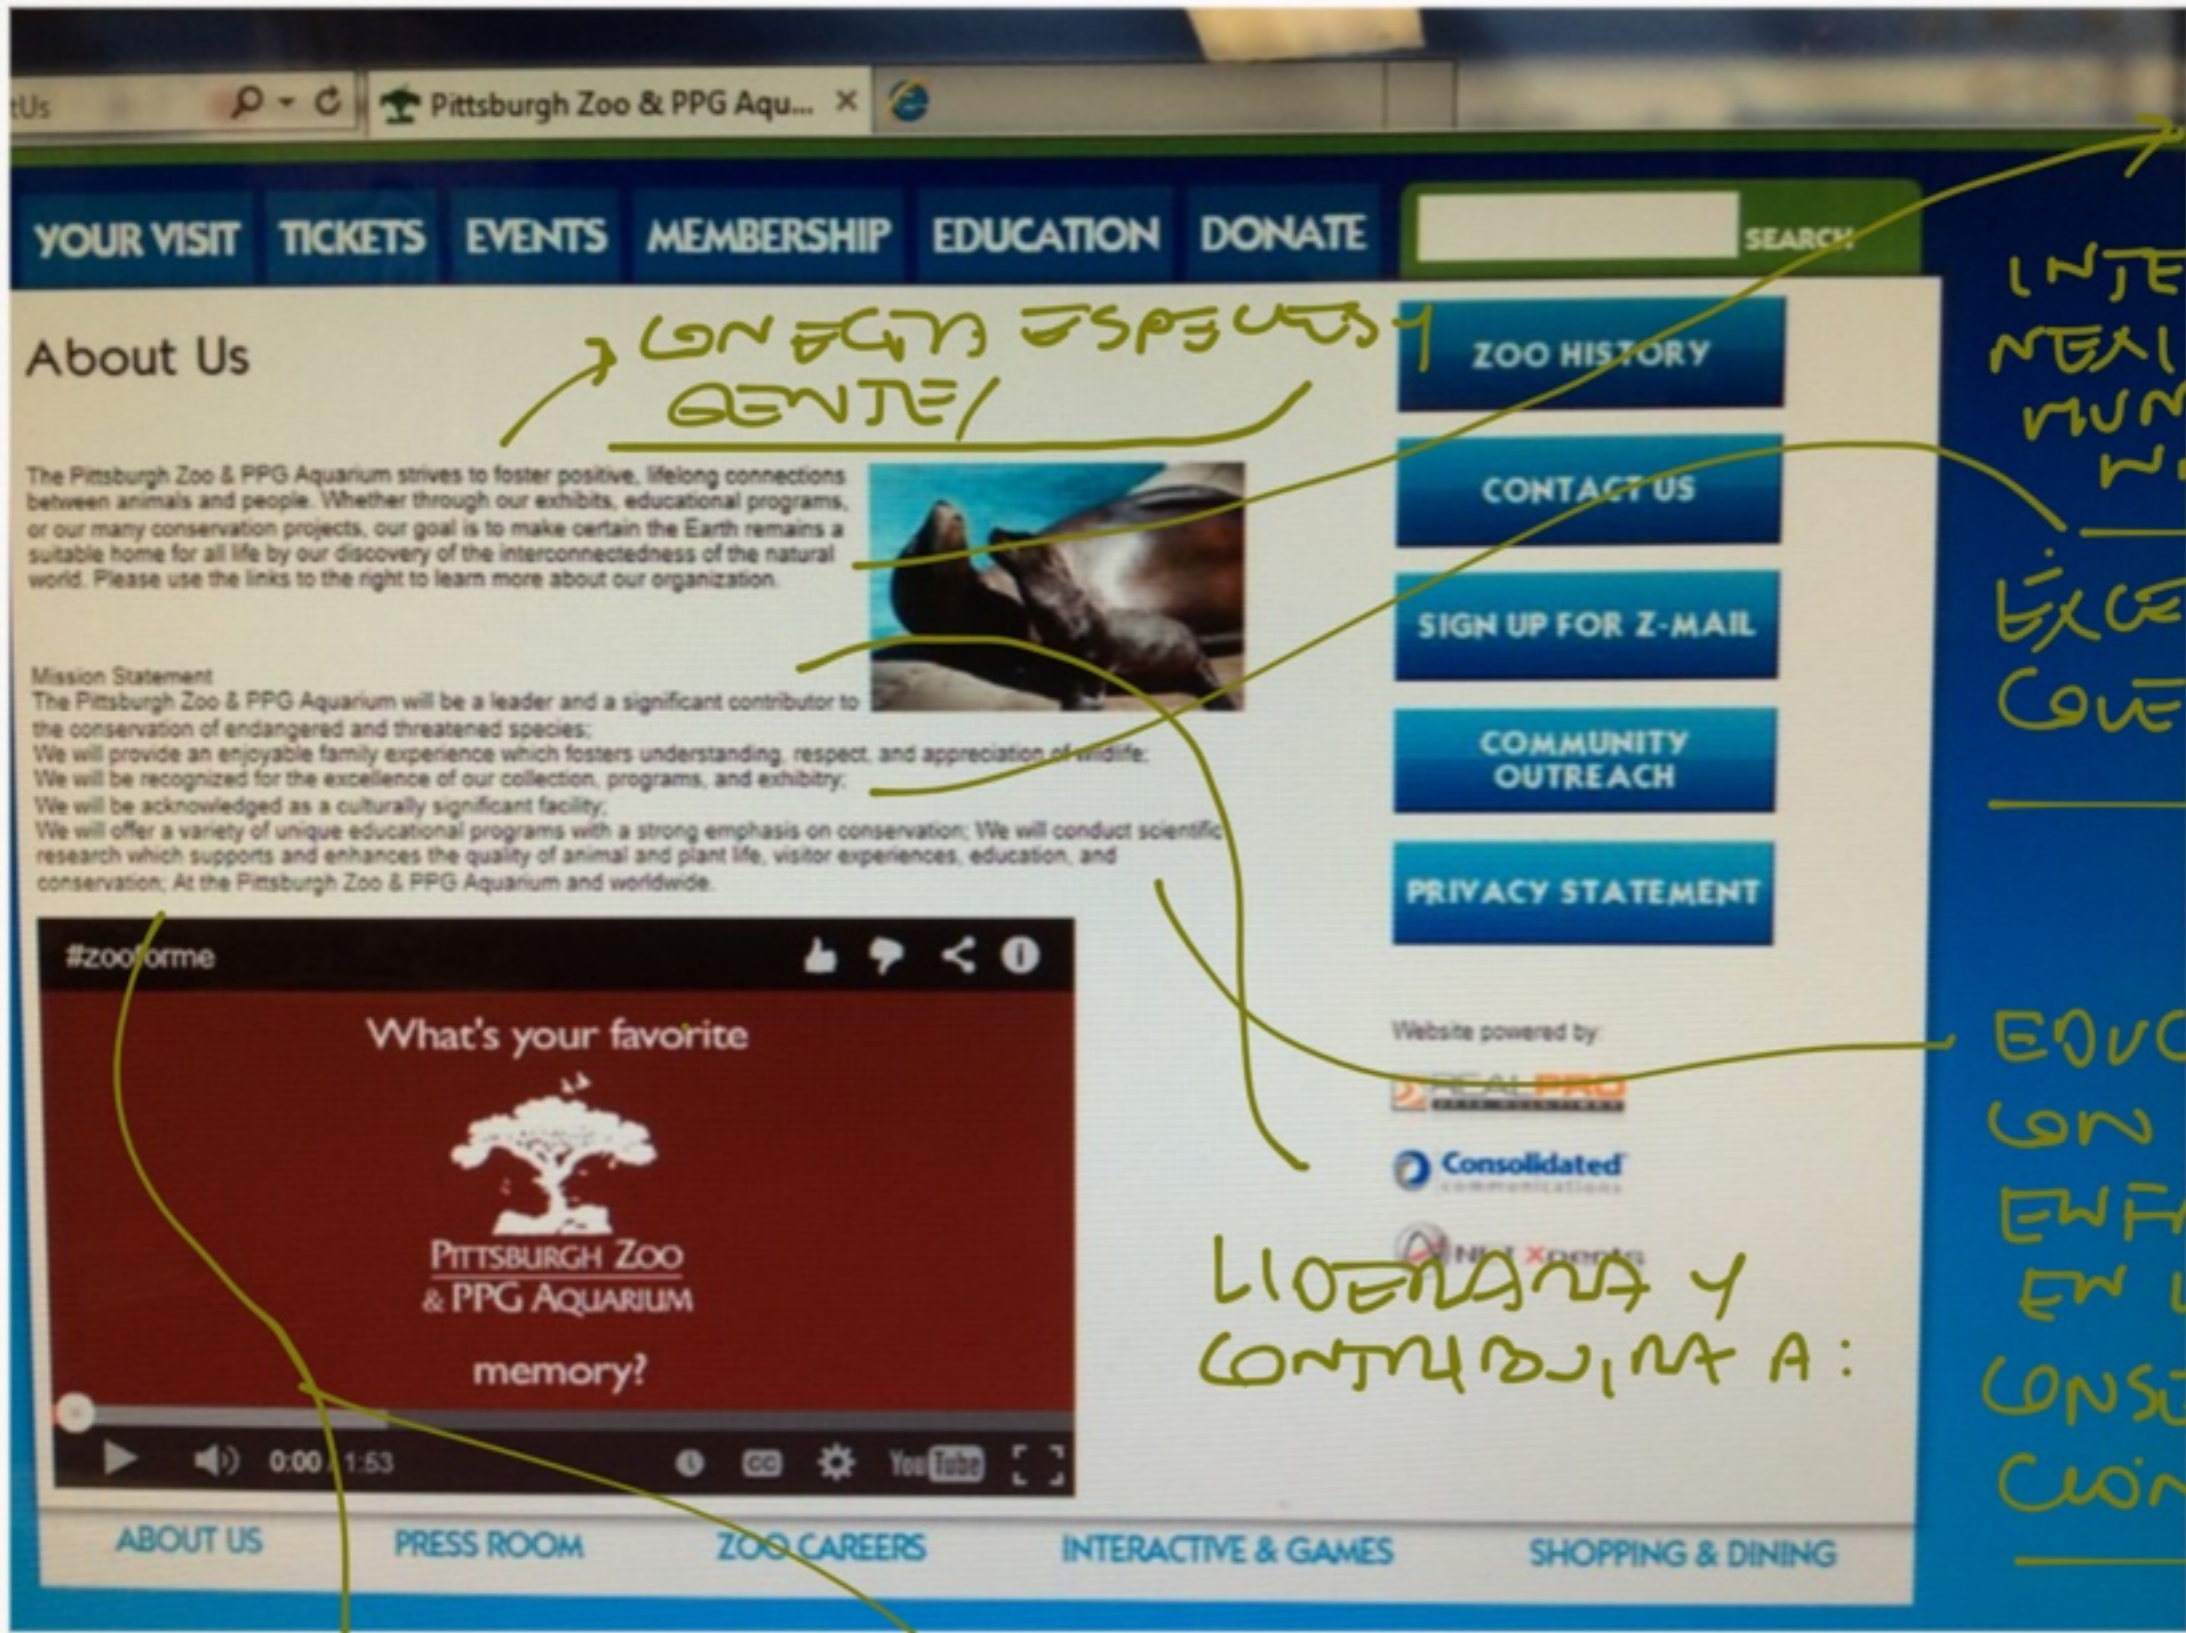

CONECTA ESPERANZA
CENTE/

INTERNACIONAL -
MEXICAN
MUNDO
NATURA

EXCELENIA
CONSERVACION

EDUCACION
CON
ENFASIS
EN LA
CONSERVACION

LIBERAR Y
CONTRIBUIR A:

CONSERVACION

EXPERIENCIA GRATAS
ALAS FAMILIAS / JUDA
S... ESTE